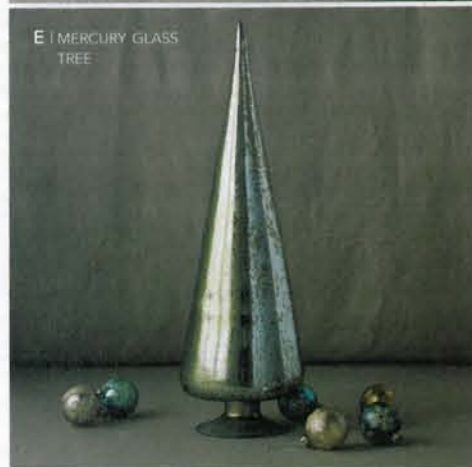

## K | NEW Moonstruck Chocolatier Cocoa

Warm up a cold day with delicious gourmet cocoa infused with cinnamon, vanilla and almond. Just add warm milk. Packaged in a gift-ready tin. USA. 8 oz. #21714 \$15

E | GOURMET CHOCOLATE POLAR CRITTERS

F | NEW CLAUD PORTO SOAPS

G | NEW GOURMET CHOCOLATE ADVENT CALENDAR

A | MERCURY GLASS ORNAMENTS

B | GLITTER SNOWFLAKE ORNAMENT

C | RETRO BEADED GARLAND

D | EIFFEL TOWER ORNAMENT  
A GLIMMER OF PARIS ONLY \$14!

E | MERCURY GLASS TREE

F | GLITTER BIRD ORNAMENT

G | RETRO BELL ORNAMENTS

H | PEACE SIGN ORNAMENT