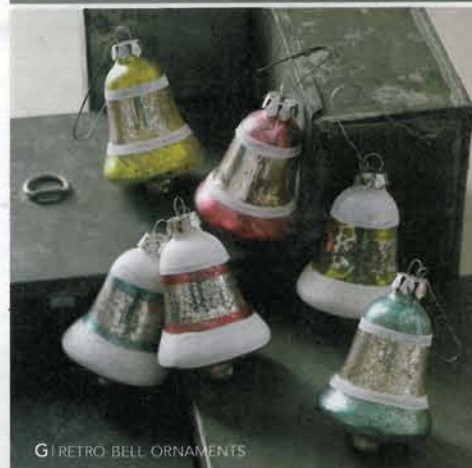

H | PEACE SIGN ORNAMENT

G | RETRO BELL ORNAMENTS