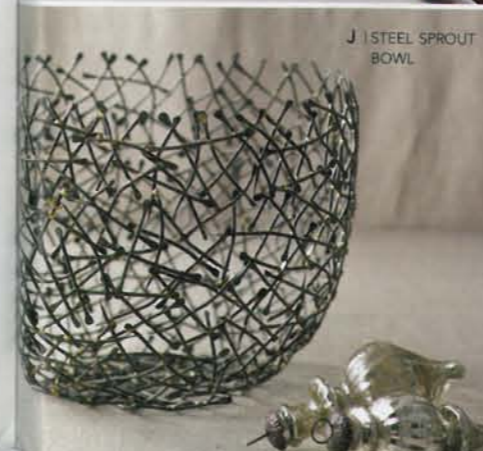

A | Mercury Glass Ornaments

Blown from a layer of glass and individually finished with a silver coating in between, these elegant mercury glass orbs lend nostalgic charm to your holiday tree. By Cody Foster. Imported. 6" H #21680 (Set of two) $38

B | Glitter Snowflake Ornament

A truly memorable keepsake ornament, this starburst is meticulously detailed with German glass glitter and a silk ribbon for hanging. Acrylic/glass. By Goldbug Studio. USA. 6 1/2" H #21678 $36

C | Retro Beaded Garland

Festive strands of glass beads lend a traditional twist to this holiday garland. Each strand is six feet long and has attached hooks on each end. Arrives in an old-fashioned box. By Bethany Lowe. Imported. #21660 (Each) $29

D | Eiffel Tower Ornament

Joyeux Noël! With its dusting of silver glitter, this mini Eiffel Tower lends distinctive Parisian flair to your holiday tree. Made of durable pasteboard. 5 3/4" H #21676 $14

E | Mercury Glass Tree

Create a gleaming holiday centerpiece with a mercury glass tree crafted of unique, double-walled blue blown glass, silvered to give it a retro, mirror-like finish. By Bethany Lowe. Imported. 18" H #21659 $52

F | Glitter Bird Ornament

Create a winter aviary with magical birds bedecked in holiday finery. Dipped in German glass glitter and adorned with authentic feather tails, they sparkle to add whimsy wherever you choose to perch them. By Goldbug Studio. Colors: Teal or Silver. USA. #21874 Medium (10" H) $26 Large (14" H) $50

G | Retro Bell Ornaments

Ring in the holiday season with antique-looking bell ornaments in jewel-like shades of teal, fuchsia and lime, backed by silvered glass. Complete with hooks and packed in a vintage-inspired box. By Bethany Lowe. Imported. 3" H #21662 (Set of six) $48

H | Peace Sign Ornament