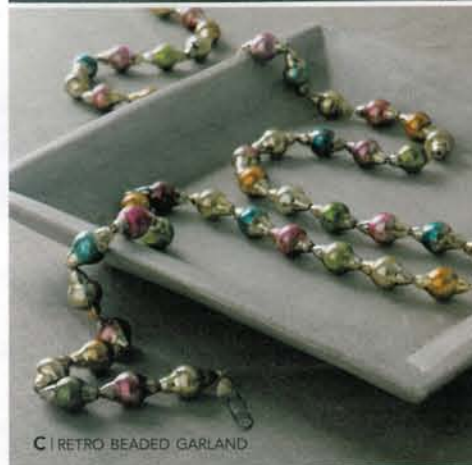

E | GOURMET CHOCOLATE POLAR CRITTERS

F | NEW CLAUD PORTO SOAPS

G | NEW GOURMET CHOCOLATE ADVENT CALENDAR

A | MERCURY GLASS ORNAMENTS

B | GLITTER SNOWFLAKE ORNAMENT

C | RETRO BEADED GARLAND

D | EIFFEL TOWER ORNAMENT  
A GLIMMER OF PARIS ONLY \$14!