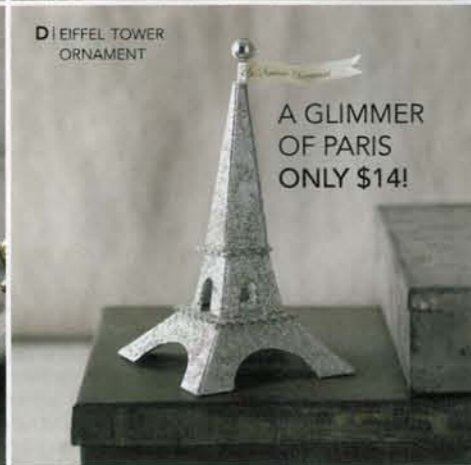

E | GOURMET CHOCOLATE POLAR CRITTERS

F | NEW CLAUD PORTO SOAPS

G | NEW GOURMET CHOCOLATE ADVENT CALENDAR

A | MERCURY GLASS ORNAMENTS

B | GLITTER SNOWFLAKE ORNAMENT

C | RETRO BEADED GARLAND

D | EIFFEL TOWER ORNAMENT  
A GLIMMER OF PARIS ONLY \$14!