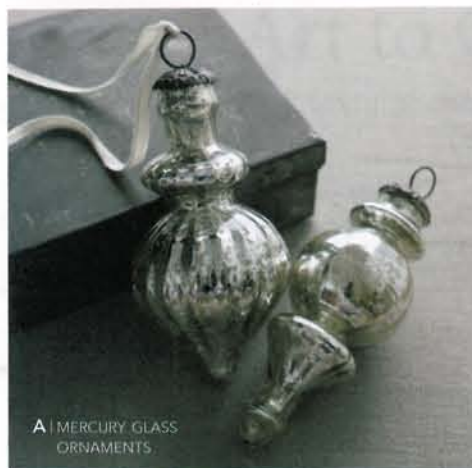

A | Mercury Glass Ornaments

Blown from a layer of glass and individually finished with a silver coating in between, these elegant mercury glass orbs lend nostalgic charm to your holiday tree. By Cody Foster. Imported. 6" H #21680 (Set of two) $38

B | Glitter Snowflake Ornament

A truly memorable keepsake ornament, this starburst is meticulously detailed with German glass glitter and a silk ribbon for hanging. Acrylic/glass. By Goldbug Studio. USA. 6 1/2" H #21678 $36

C | Retro Beaded Garland

Festive strands of glass beads lend a traditional twist to this holiday garland. Each strand is six feet long and has attached hooks on each end. Arrives in an old-fashioned box. By Bethany Lowe. Imported. #21660 (Each) $29

D | Eiffel Tower Ornament

Joyeux Noël! With its dusting of silver glitter, this mini Eiffel Tower lends distinctive Parisian flair to your holiday tree. Made of durable pasteboard. 5 3/4" H #21676 $14

E | Mercury Glass Tree

Create a gleaming holiday centerpiece with a mercury glass tree crafted of unique, double-walled blue blown glass, silvered to give it a retro, mirror-like finish. By Bethany Lowe. Imported. 18" H #21659 $52

F | Glitter Bird Ornament

Create a winter aviary with magical birds bedecked in holiday finery. Dipped in German glass glitter and adorned with authentic feather tails, they sparkle to add whimsy wherever you choose to perch them. By Goldbug Studio. Colors: Teal or Silver. USA. #21874 Medium (10" H) $26 Large (14" H) $50

G | Retro Bell Ornaments

Ring in the holiday season with antique-looking bell ornaments in jewel-like shades of teal, fuchsia and lime, backed by silvered glass. Complete with hooks and packed in a vintage-inspired box. By Bethany Lowe. Imported. 3" H #21662 (Set of six) $48

H | Peace Sign Ornament